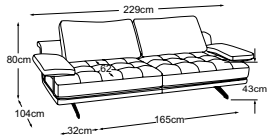

Combinations

2.5-Sofa with 2 Arm parts
Item number: D001252