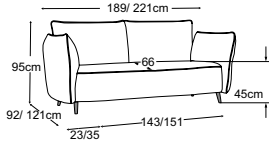

2.5-Sofa

Item number: D037250