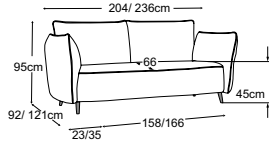

3-Sofa

Item number: D037300