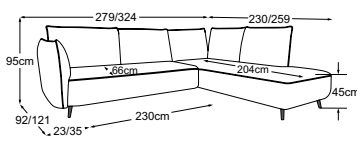

3-OTM

Item number: D037764