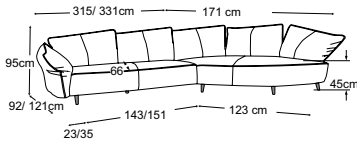

Please specify foot variant on order.

all including adjustable Kidney cushions

2.5-Sofa

Item number: D037250

3-Sofa

Item number: D037300

2.5-REC

Item number: D037570