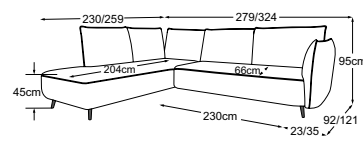

OTM-3

Item number: D037765